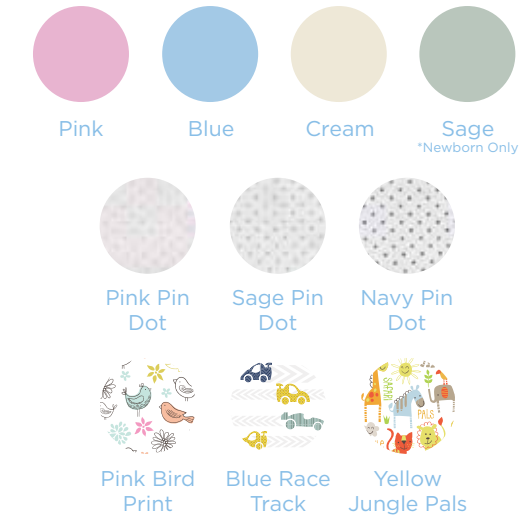

Swaddling with HALO is easy, click to learn more.

P

Preemie
14" to 19" | 36 to 48 cm
Birth to 5 lbs | Birth to 2 kg

NB

Newborn
Birth to 3 mos
19" to 23" | 48 to 58 cm
6 to 12 lbs | 3 to 5 kg

S

Small
3 to 6 mos
23" to 26" | 58 to 66 cm
13 to 18 lbs | 6 to 8 kg